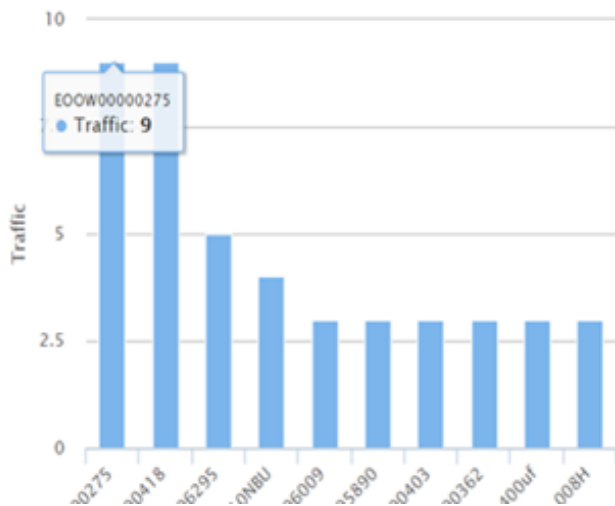

### Traffic by Channel Site

### Traffic Summary

Page Views	164
Unique Visitors	149
Sold items	15
Conversion Rate	10.07%

1. [Placeholder]

I. [Placeholder] Soldeazy [Placeholder]>[Placeholder]

II. [Placeholder] 24[Placeholder], 7[Placeholder], 30[Placeholder]