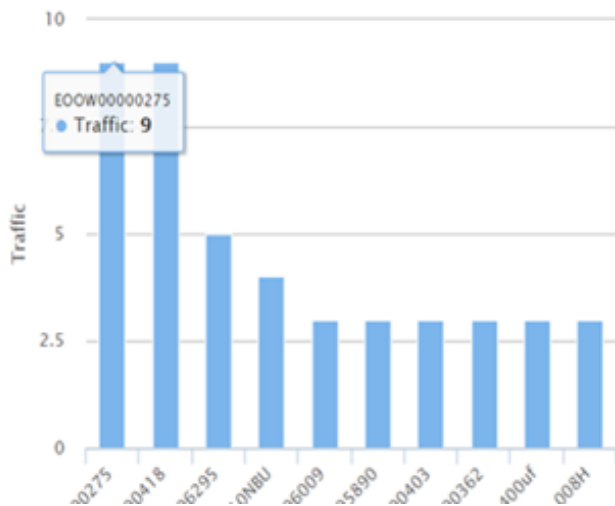

Traffic by Channel Site

Overview

Best Traffic SKUs

Traffic Summary

Page Views	164
Unique Visitors	149
Sold items	15
Conversion Rate	10.07%

1. [Placeholder]

I. [Placeholder] Soldeazy [Placeholder]>[Placeholder]

II. [Placeholder]24[Placeholder],7[Placeholder],30[Placeholder]

[Placeholder]

[Placeholder]“[Placeholder]24[Placeholder]”[Placeholder]

[Placeholder]“[Placeholder]7[Placeholder]”[Placeholder]

[Placeholder]