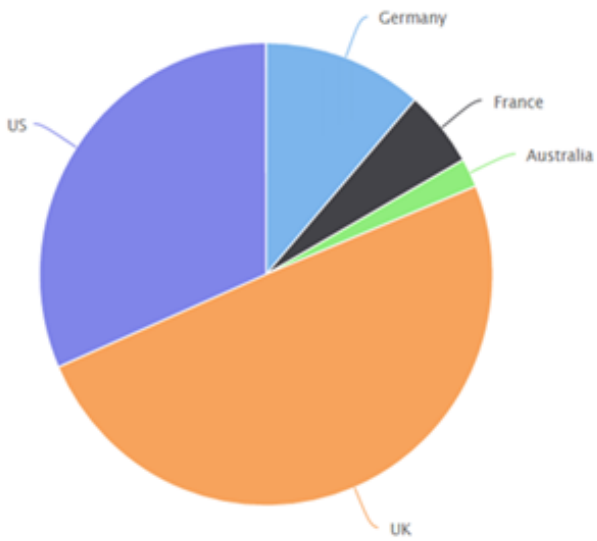

Traffic by Channel Site

Overview

Best Traffic SKUs

Traffic Summary

Page Views	164
Unique Visitors	149
Sold items	15
Conversion Rate	10.07%

1. [Placeholder]

I. [Placeholder] Soldeazy [Placeholder]>[Placeholder]

II. [Placeholder]24[Placeholder],7[Placeholder],30[Placeholder]

[Placeholder]

[Placeholder]“[Placeholder]24[Placeholder]”[Placeholder]

[Placeholder]“[Placeholder]7[Placeholder]”[Placeholder]

[Placeholder]