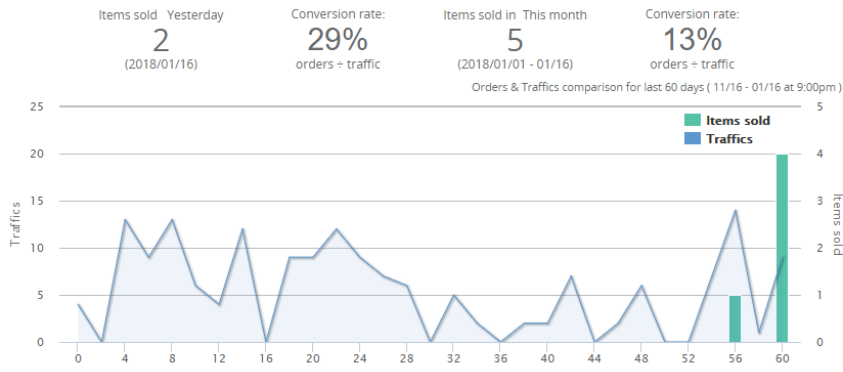

2018-01-17 system update

Item ID: 180 | Item: | : Wed, Jan 17, 2018 3:25 PM

.font20{font-size: 20px;} -->

2018-01-17 system update

1. Shipping rate table in Datasheet Detail

If you do not see your rate table options predefined in your eBay account settings, it might be because it was not long before you updated rate settings on eBay. Please use the "update listing status" button on Listing Maintenance page to get the latest rate settings from eBay, please refer to [2017-12-01 system update](#)

2. Dashboard: Traffic Panel

Traffics	
Last 24 hours	3
Yesterday	7
Same day last month	0
MonthToDate	39
Same period last month	55
Last 30 days	57
Prior 30 days	111
Last Month	73

3. GTIN Channel: GS1 membership application, Uploading GTIN information to GS1