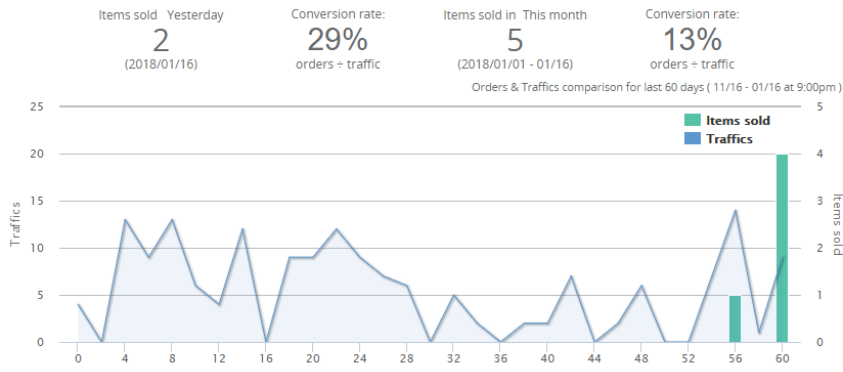

2018-01-17 system update

Item ID: 180 | Item: | : Wed, Jan 17, 2018 3:25 PM

.font20{font-size: 20px;} -->

2018-01-17 system update

1. Shipping rate table in Datasheet Detail

because it was not long before you updated rate settings on eBay. Please use the "update listing status" button on Listing Maintenance page to get the latest rate settings from eBay, please refer to [2017-12-01 system update](#)

2. Dashboard: Traffic Panel

Traffics	
Last 24 hours	3
Yesterday	7
Same day last month	0
MonthToDate	39
Same period last month	55
Last 30 days	57
Prior 30 days	111
Last Month	73

3. GTIN Channel: GS1 membership application, Uploading GTIN information to GS1