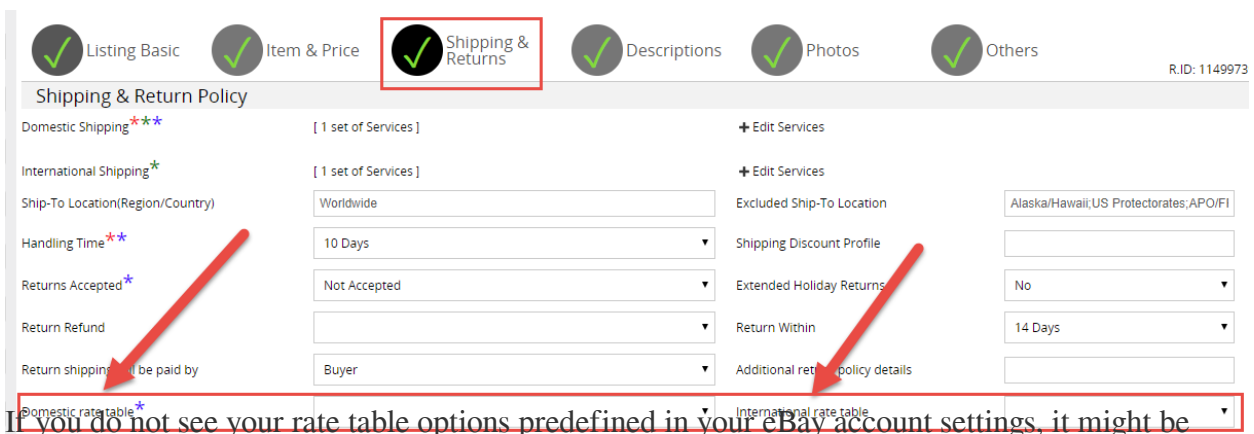

2018-01-17 system update

Item ID: 180 | Item: | : Wed, Jan 17, 2018 3:25 PM

.font20{font-size: 20px;} -->

2018-01-17 system update

1. Shipping rate table in Datasheet Detail

If you do not see your rate table options predefined in your eBay account settings, it might be because it was not long before you updated rate settings on eBay. Please use the "update listing status" button on Listing Maintenance page to get the latest rate settings from eBay, please refer to [2017-12-01 system update](#)

2. Dashboard: Traffic Panel

Traffics	
Last 24 hours	3
Yesterday	7
Same day last month	0
MonthToDate	39
Same period last month	55
Last 30 days	57
Prior 30 days	111
Last Month	73

3. GTIN Channel: GS1 membership application, Uploading GTIN information to GS1