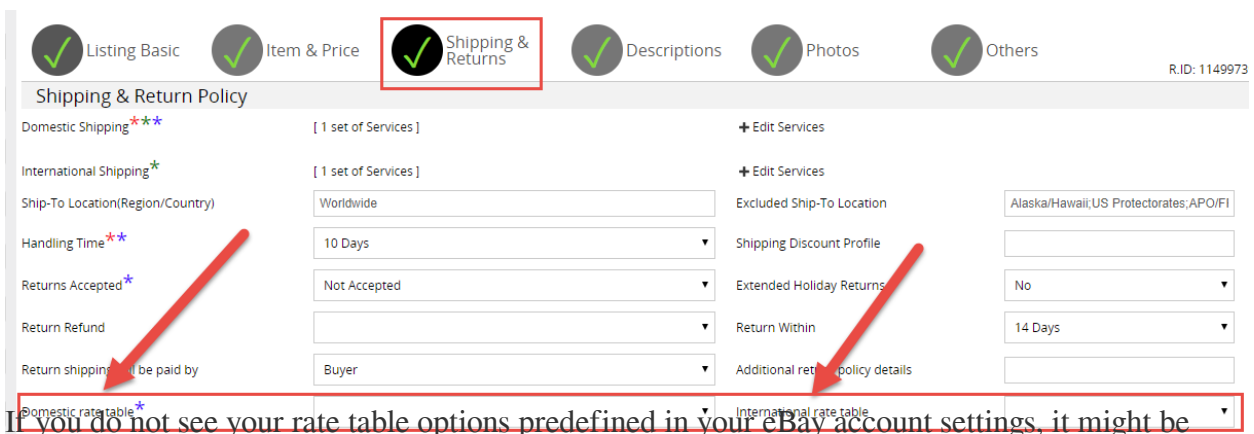

2018-01-17 system update

Item ID: 180 | Item: | : Wed, Jan 17, 2018 3:25 PM

.font20{font-size: 20px;} -->

2018-01-17 system update

1. Shipping rate table in Datasheet Detail

because it was not long before you updated rate settings on eBay. Please use the "update listing status" button on Listing Maintenance page to get the latest rate settings from eBay, please refer to [2017-12-01 system update](#)

2. Dashboard: Traffic Panel

Traffics	
Last 24 hours	3
Yesterday	7
Same day last month	0
MonthToDate	39
Same period last month	55
Last 30 days	57
Prior 30 days	111
Last Month	73

3. GTIN Channel: GS1 membership application, Uploading GTIN information to GS1