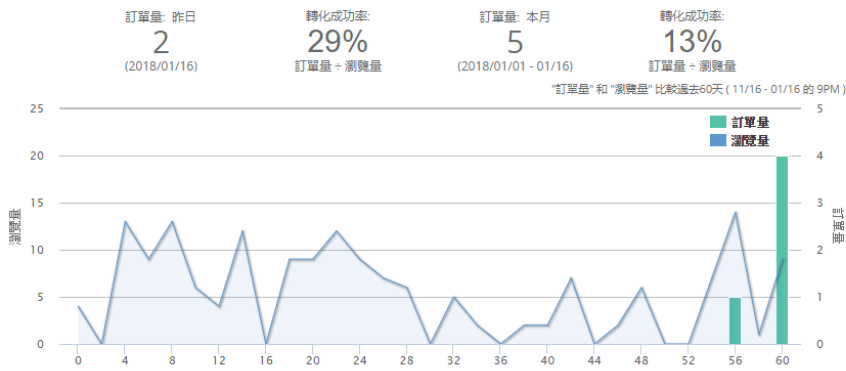

- Local shipping: [1 shipping service]
- International shipping: [1 shipping service]
- Shipping location: Worldwide
- Processing time: 10 Days
- Allow returns: Not Accepted
- Allow refunds: [dropdown]
- Return shipping cost: Buyer
- Shipping tables: Local shipping table, International shipping table

Red arrows point to the 'Local shipping table' and 'International shipping table' dropdown menus.

[REDACTED] eBay [REDACTED]

[REDACTED] SoldEasy [REDACTED] eBay [REDACTED]

[REDACTED] eBay [REDACTED] 2017-12-01

[REDACTED]

2. [REDACTED]: [REDACTED]

瀏覽量	
最近24小時	3
昨天	7
上月同日	0
本月至今	39
上月同期	55
最近30日	57
前30天	111
上月份	73

3. 如何提升转化率: 提升產品品質, 提升服務

4. 如何提升eBay Guaranteed Delivery (如何提升eGD? listing eGD)

標題: Holistic Tech - Wed, Jan 17, 2018 5:00 PM. 編號: 5791