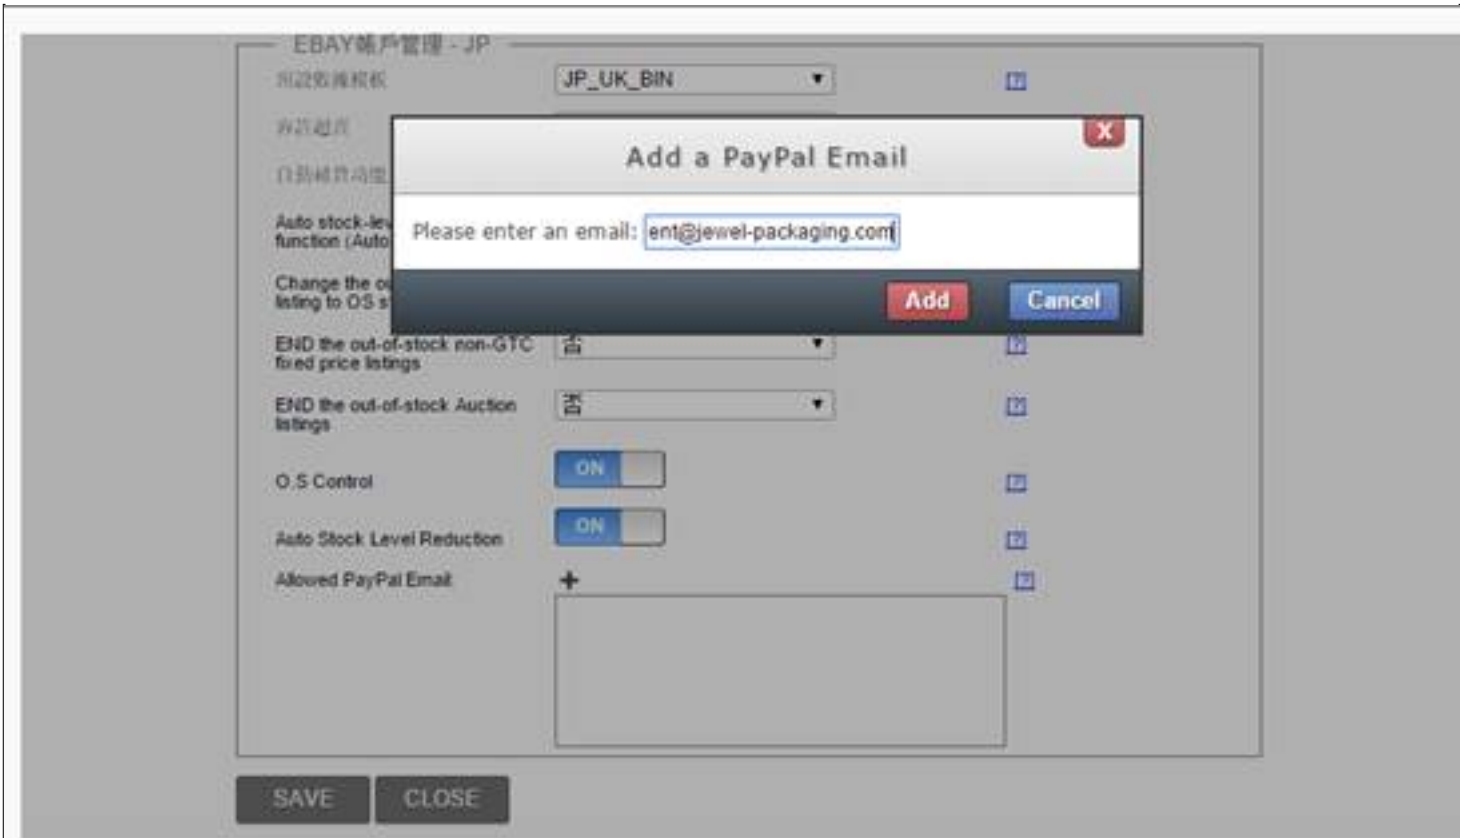

VI. Click <Save> and the function is applied

If the PayPal email account in the datasheet does not equal to the allowed PayPal email, an error message will be displayed.

Invalid Datasheet Record. PayPal Email is required.

VII. If no PayPal email is inputted, system will allow any Paypal address to be entered in datasheets

** End **