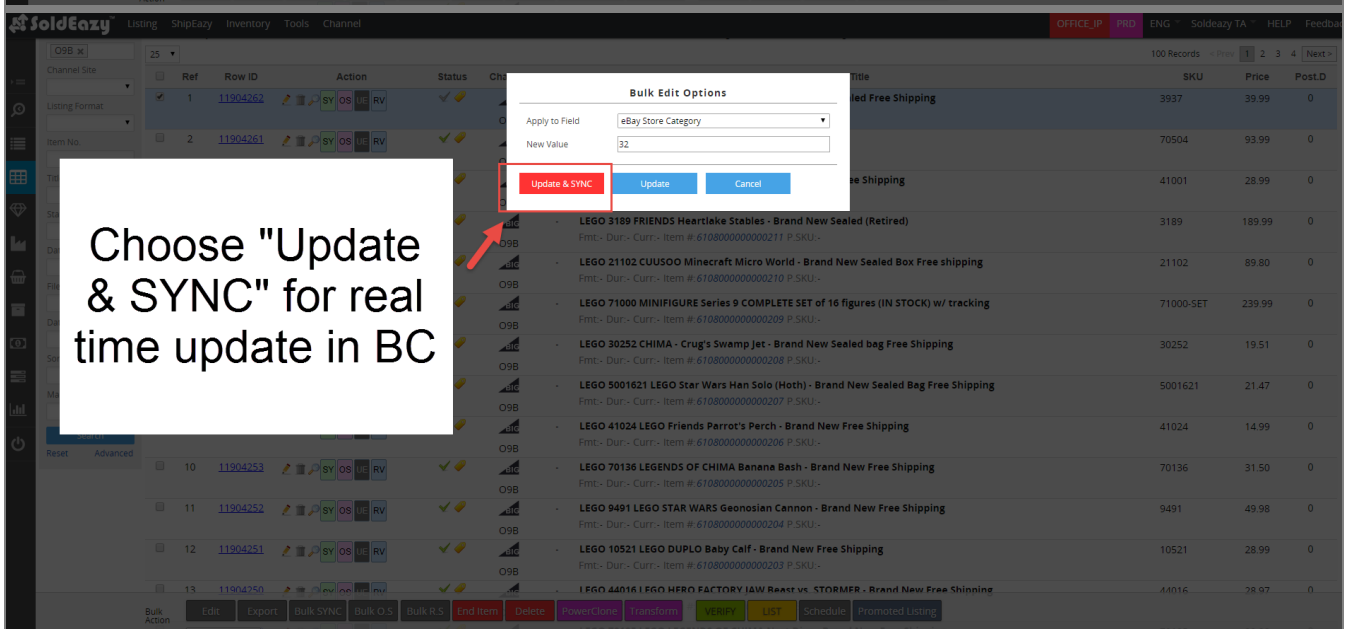

Operation Reminder:

You can also put together SKUs from Excel to the “SKU” column in system left sidebar, targeting specific SKUs for the bulk action.

How to add Categories/ revise Categories of BC using SoldEazy?